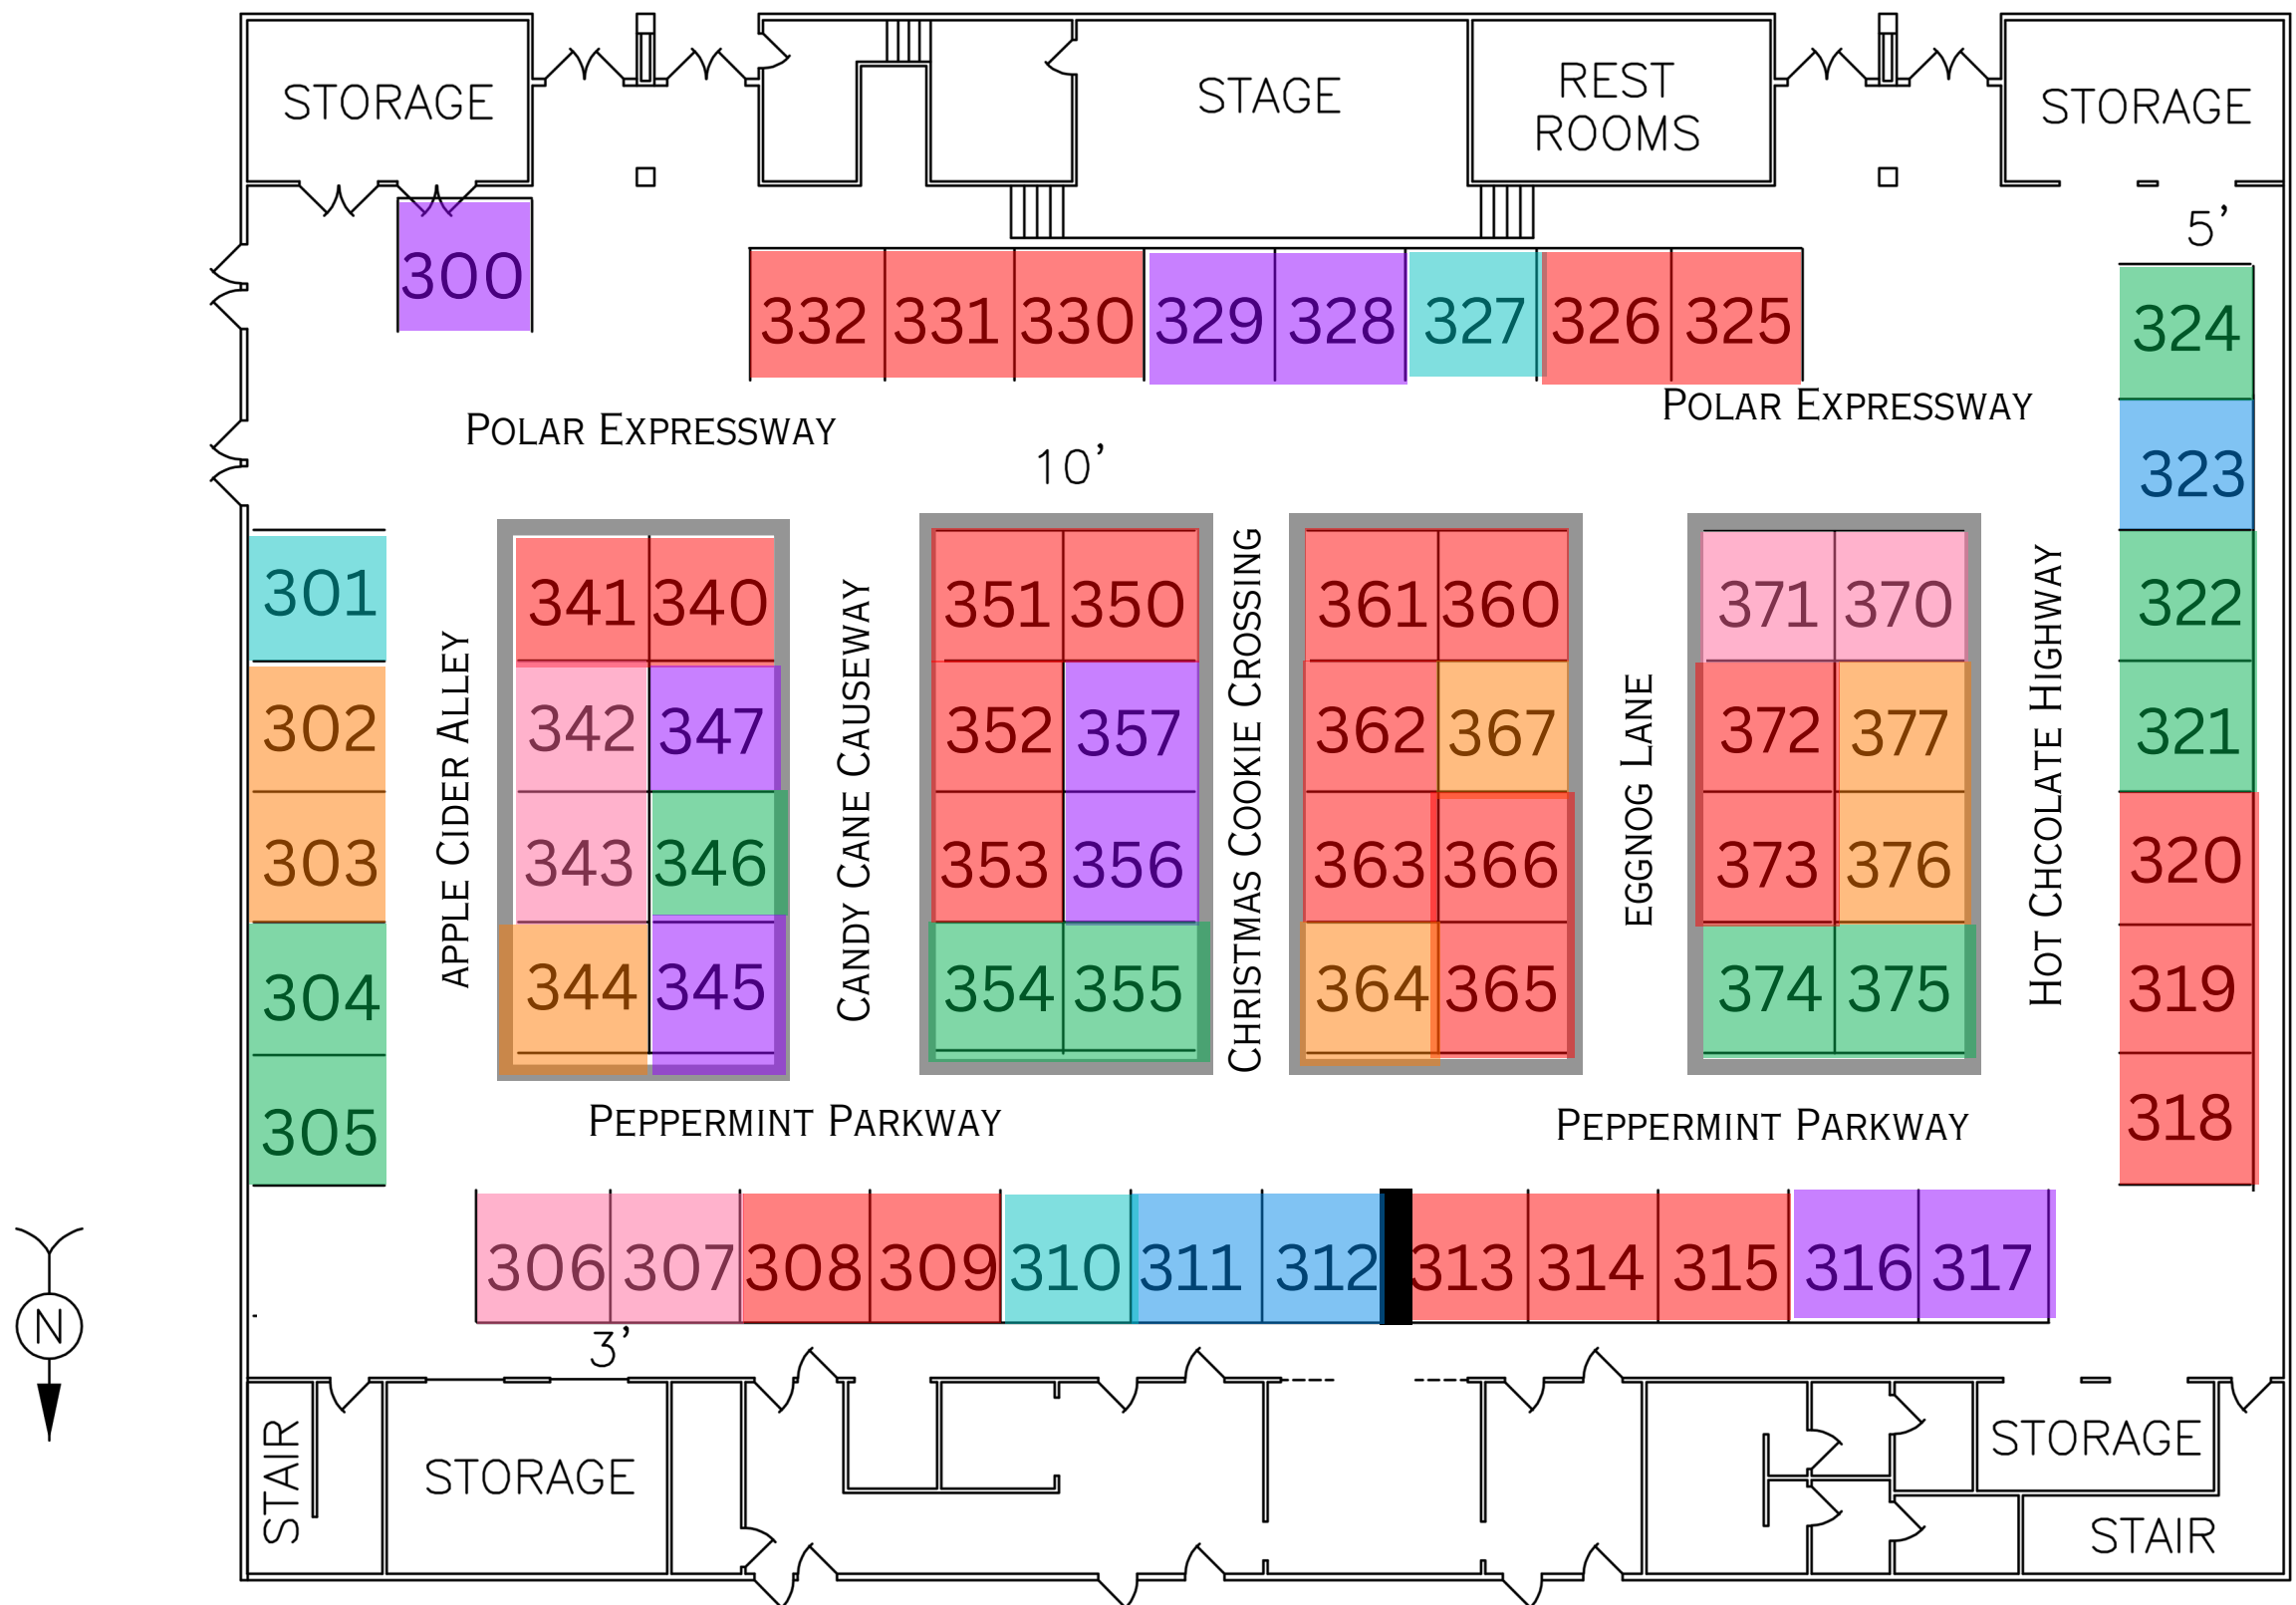

## Merchant Map Placement

Women's Apparel	
August Bleu	EH 240-243, Santa Claus Lane
Brookeside Clothing	EH 67-70, Rudolph Runway
Bucketheads	EH 200-203, Dasher Drive
Cowgirls & City Chics	EH 9, 10, Rudolph Runway
Creative Chaos Boutique	EH 30, 31, Prancer Promenade
Desert Nomad	EH 71, 72, Comet Court
Dorothy Gene's	EH 248-250, Santa Claus Lane
Double J Family DBA Graphic Ink	BH 308, 309, Peppermint Parkway
FarmGirl Frosting	EH 124-127 Donner Detour
Fleurish	EH 223-226, Rudolph Runway
French Kisses	EH 235-237, Santa Claus Lane
Giddy Up Glamour	EH 218+,219+, Rudolph Runway
Girls Gotta Have It	EH 128,129, Rudolph Runway
Hippie Chick	EH 229-231 Blitzen Boulevard
Iris Rain	EH 12, 13, Dancer Drive
Jessalynn Boutique	BH 360, 361, Polar Expressway
Jesses Jewelz	BH 325, 326, Polar Expressway
Jo Jo's Attic	BH 318-320, Hot Chocolate Highway
L & K Custom Bar	BH 350, 351, Polar Expressway
Lovely Me Boutique	EH 100,101 Santa Claus Lane
Lula Blu Boutique	EH 34, 35, Prancer Promenade
McKenna & Morgan	EH 80, 81, Santa Claus Lane
MZ's Stuff and Things	EH 90, Cupid Circle
Oh My Word Boutique	EH 214-216, Rudolph Runway
Orange Blossoms Boutique	BH 362, 363, Christmas Cookie Causeway
Outlaws & Angels Apparel	BH 340, 341, Polar Expressway
River Bleu	EH, 120, 121, Santa Claus Lane
Runningwater Dry Goods	EH 1, 2, 3, 16, Santa Claus Lane
Sheila's Classy to Whimsy	EH 212, 213, Rudolph Runway
Simply Jayne	EH 102-104, Cupid Circle
Small Town Gypsy	BH 330-332, Polar Expressway
Social Fly	EH 233, 234, Santa Claus Lane
Swan & Sparrow	EH 6-8, Dasher Drive
Sweet Harper & Co	BH 313-315, Peppermint Parkway
The Rusty Rose	BH 365, 366, Eggnog Lane
Trendz Boutique	BH 372, 373, Eggnog Lane
Twisted Rayne's	BH 352, 353, Candy Cane Causeway
Two Elves with a Twist	EH 48, 49, Rudolph Runway