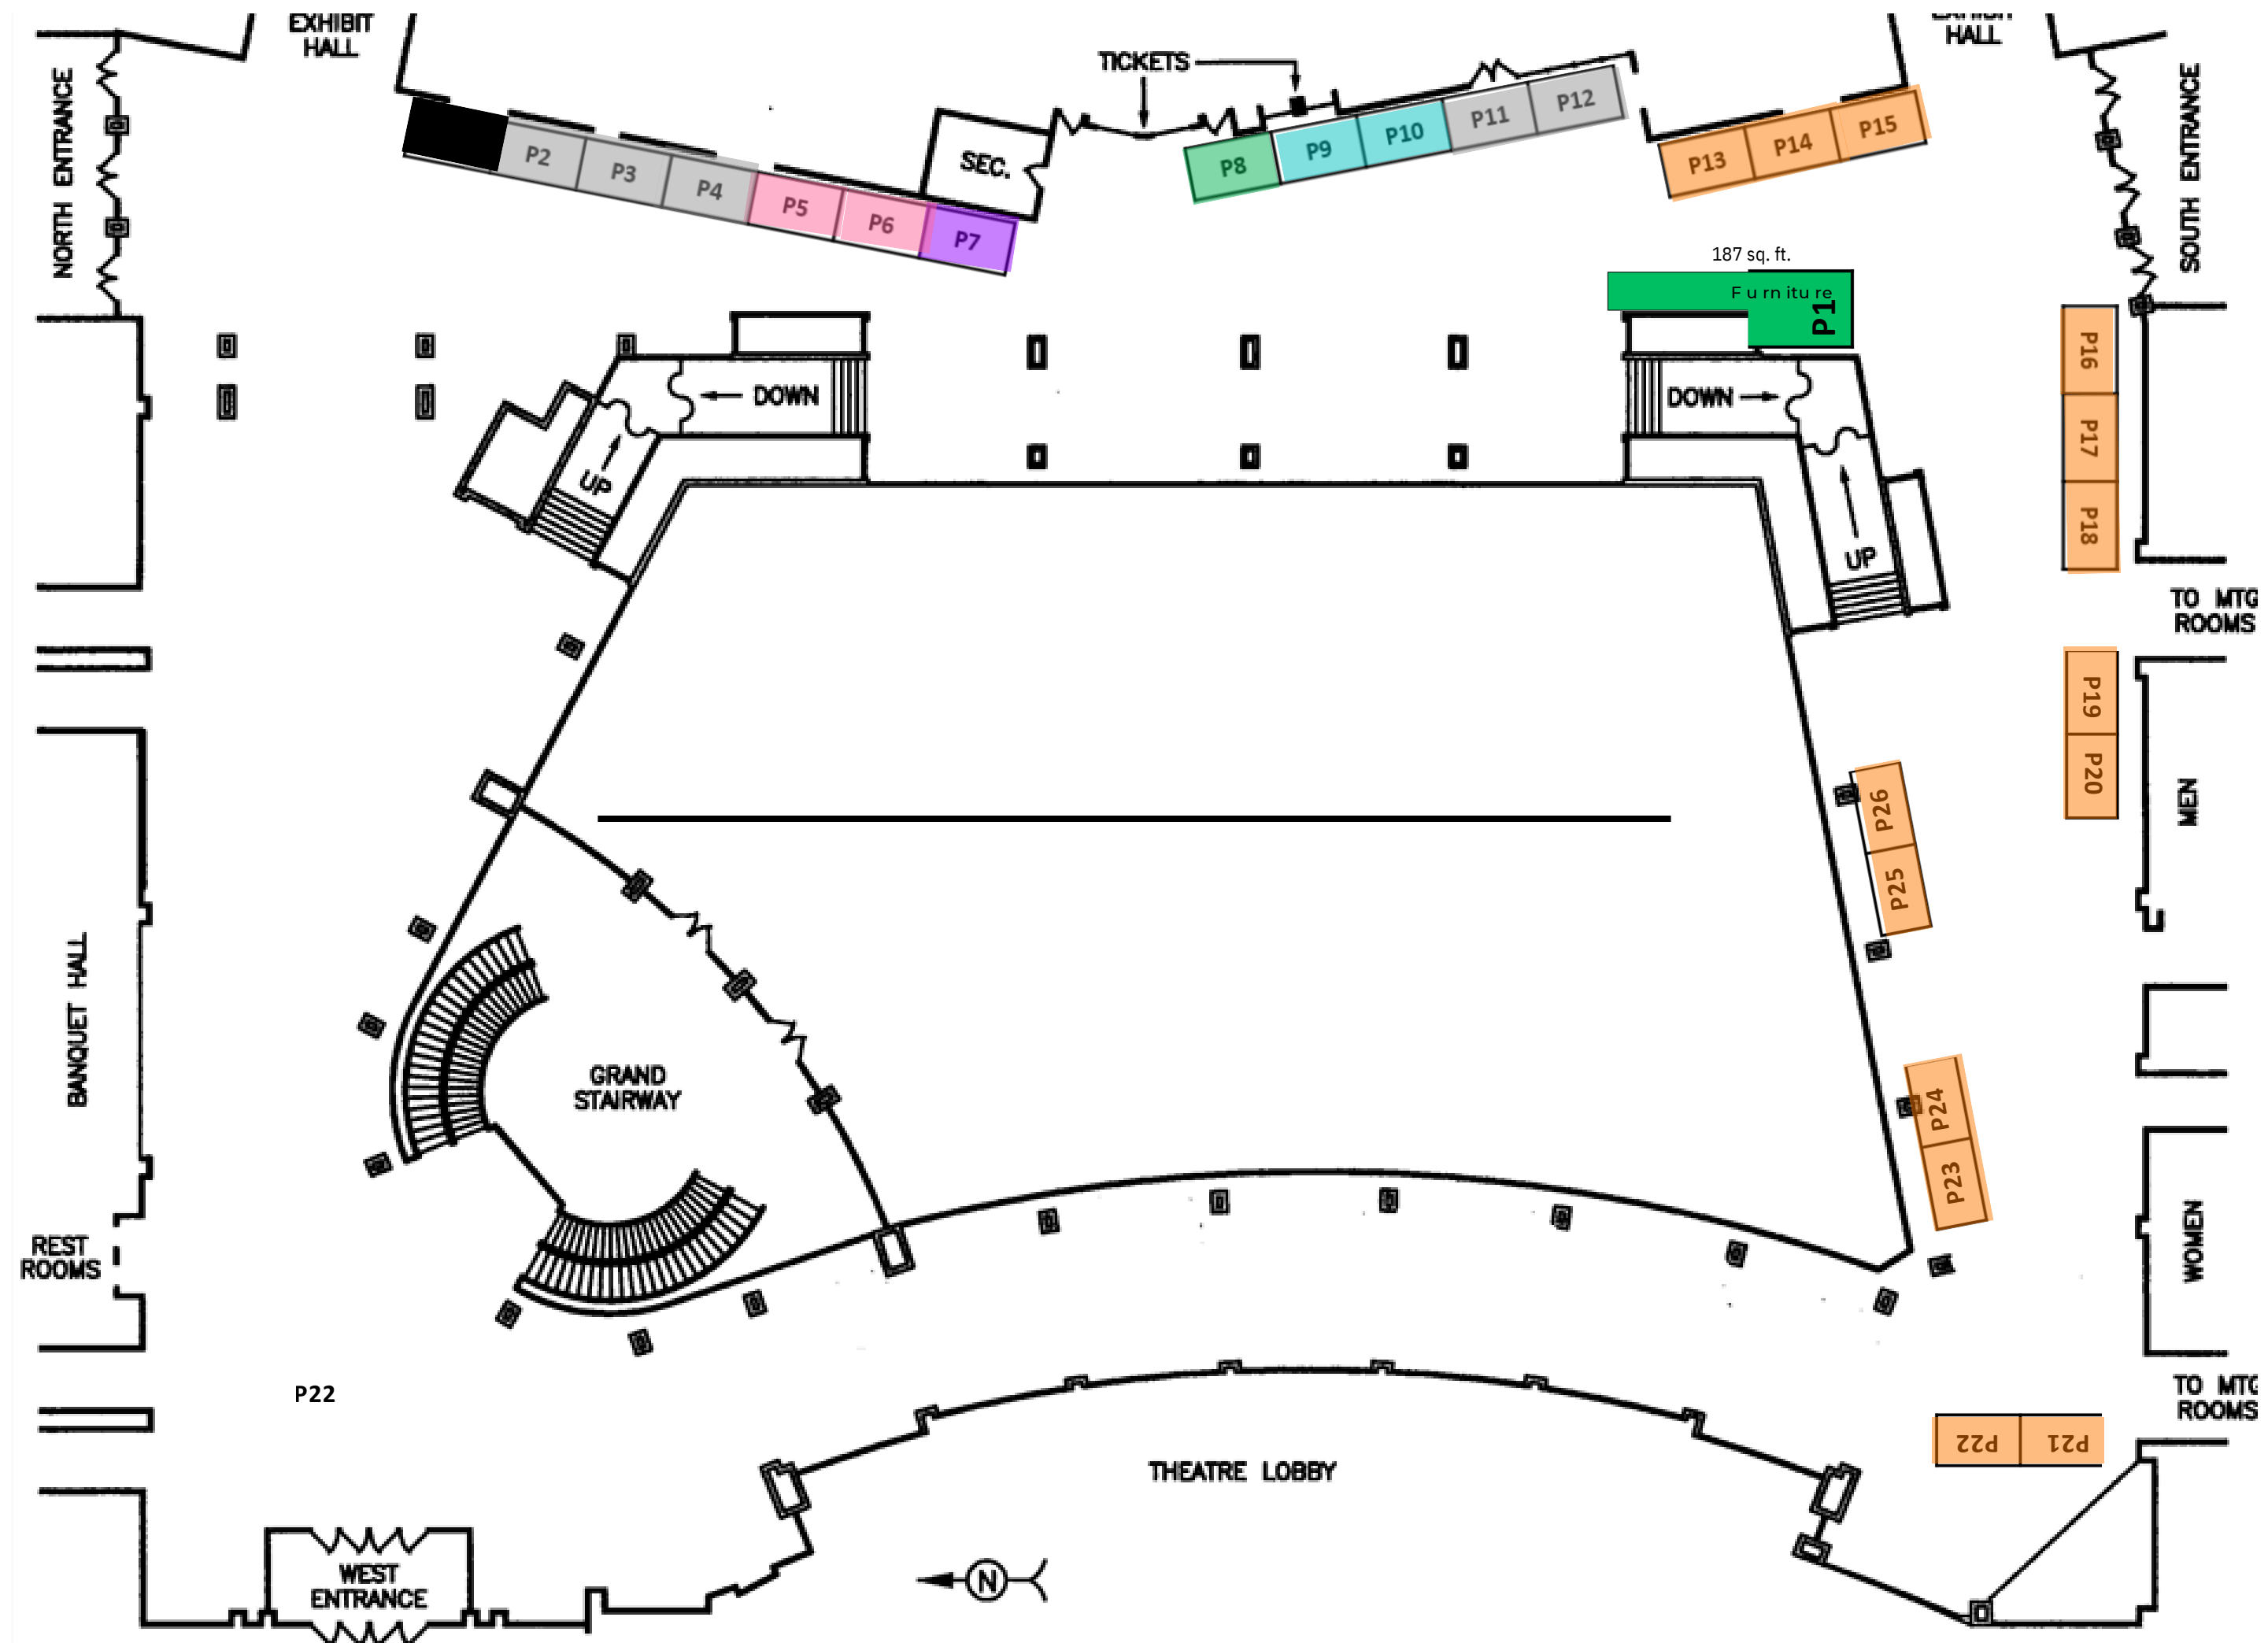

## Merchant Map Placement

Women's Apparel	
August Bleu	EH 240-243, Santa Claus Lane
Brookeside Clothing	EH 67-70, Rudolph Runway
Bucketheads	EH 200-203, Dasher Drive
Cowgirls & City Chics	EH 9, 10, Rudolph Runway
Creative Chaos Boutique	EH 30, 31, Prancer Promenade
Desert Nomad	EH 71, 72, Comet Court
Dorothy Gene's	EH 248-250, Santa Claus Lane
Double J Family DBA Graphic Ink	BH 308, 309, Peppermint Parkway
FarmGirl Frosting	EH 124-127 Donner Detour
Fleurish	EH 223-226, Rudolph Runway
French Kisses	EH 235-237, Santa Claus Lane
Giddy Up Glamour	EH 218+,219+, Rudolph Runway
Girls Gotta Have It	EH 128,129, Rudolph Runway
Hippie Chick	EH 229-231 Blitzen Boulevard
Iris Rain	EH 12, 13, Dancer Drive
Jessalynn Boutique	BH 360, 361, Polar Expressway
Jesses Jewelz	BH 325, 326, Polar Expressway
Jo Jo's Attic	BH 318-320, Hot Chocolate Highway
L & K Custom Bar	BH 350, 351, Polar Expressway
Lovely Me Boutique	EH 100,101 Santa Claus Lane
Lula Blu Boutique	EH 34, 35, Prancer Promenade
McKenna & Morgan	EH 80, 81, Santa Claus Lane
MZ's Stuff and Things	EH 90, Cupid Circle
Oh My Word Boutique	EH 214-216, Rudolph Runway
Orange Blossoms Boutique	BH 362, 363, Christmas Cookie Causeway
Outlaws & Angels Apparel	BH 340, 341, Polar Expressway
River Bleu	EH, 120, 121, Santa Claus Lane
Runningwater Dry Goods	EH 1, 2, 3, 16, Santa Claus Lane
Sheila's Classy to Whimsy	EH 212, 213, Rudolph Runway
Simply Jayne	EH 102-104, Cupid Circle
Small Town Gypsy	BH 330-332, Polar Expressway
Social Fly	EH 233, 234, Santa Claus Lane
Swan & Sparrow	EH 6-8, Dasher Drive
Sweet Harper & Co	BH 313-315, Peppermint Parkway
The Rusty Rose	BH 365, 366, Eggnog Lane
Trendz Boutique	BH 372, 373, Eggnog Lane
Twisted Rayne's	BH 352, 353, Candy Cane Causeway
Two Elves with a Twist	EH 48, 49, Rudolph Runway