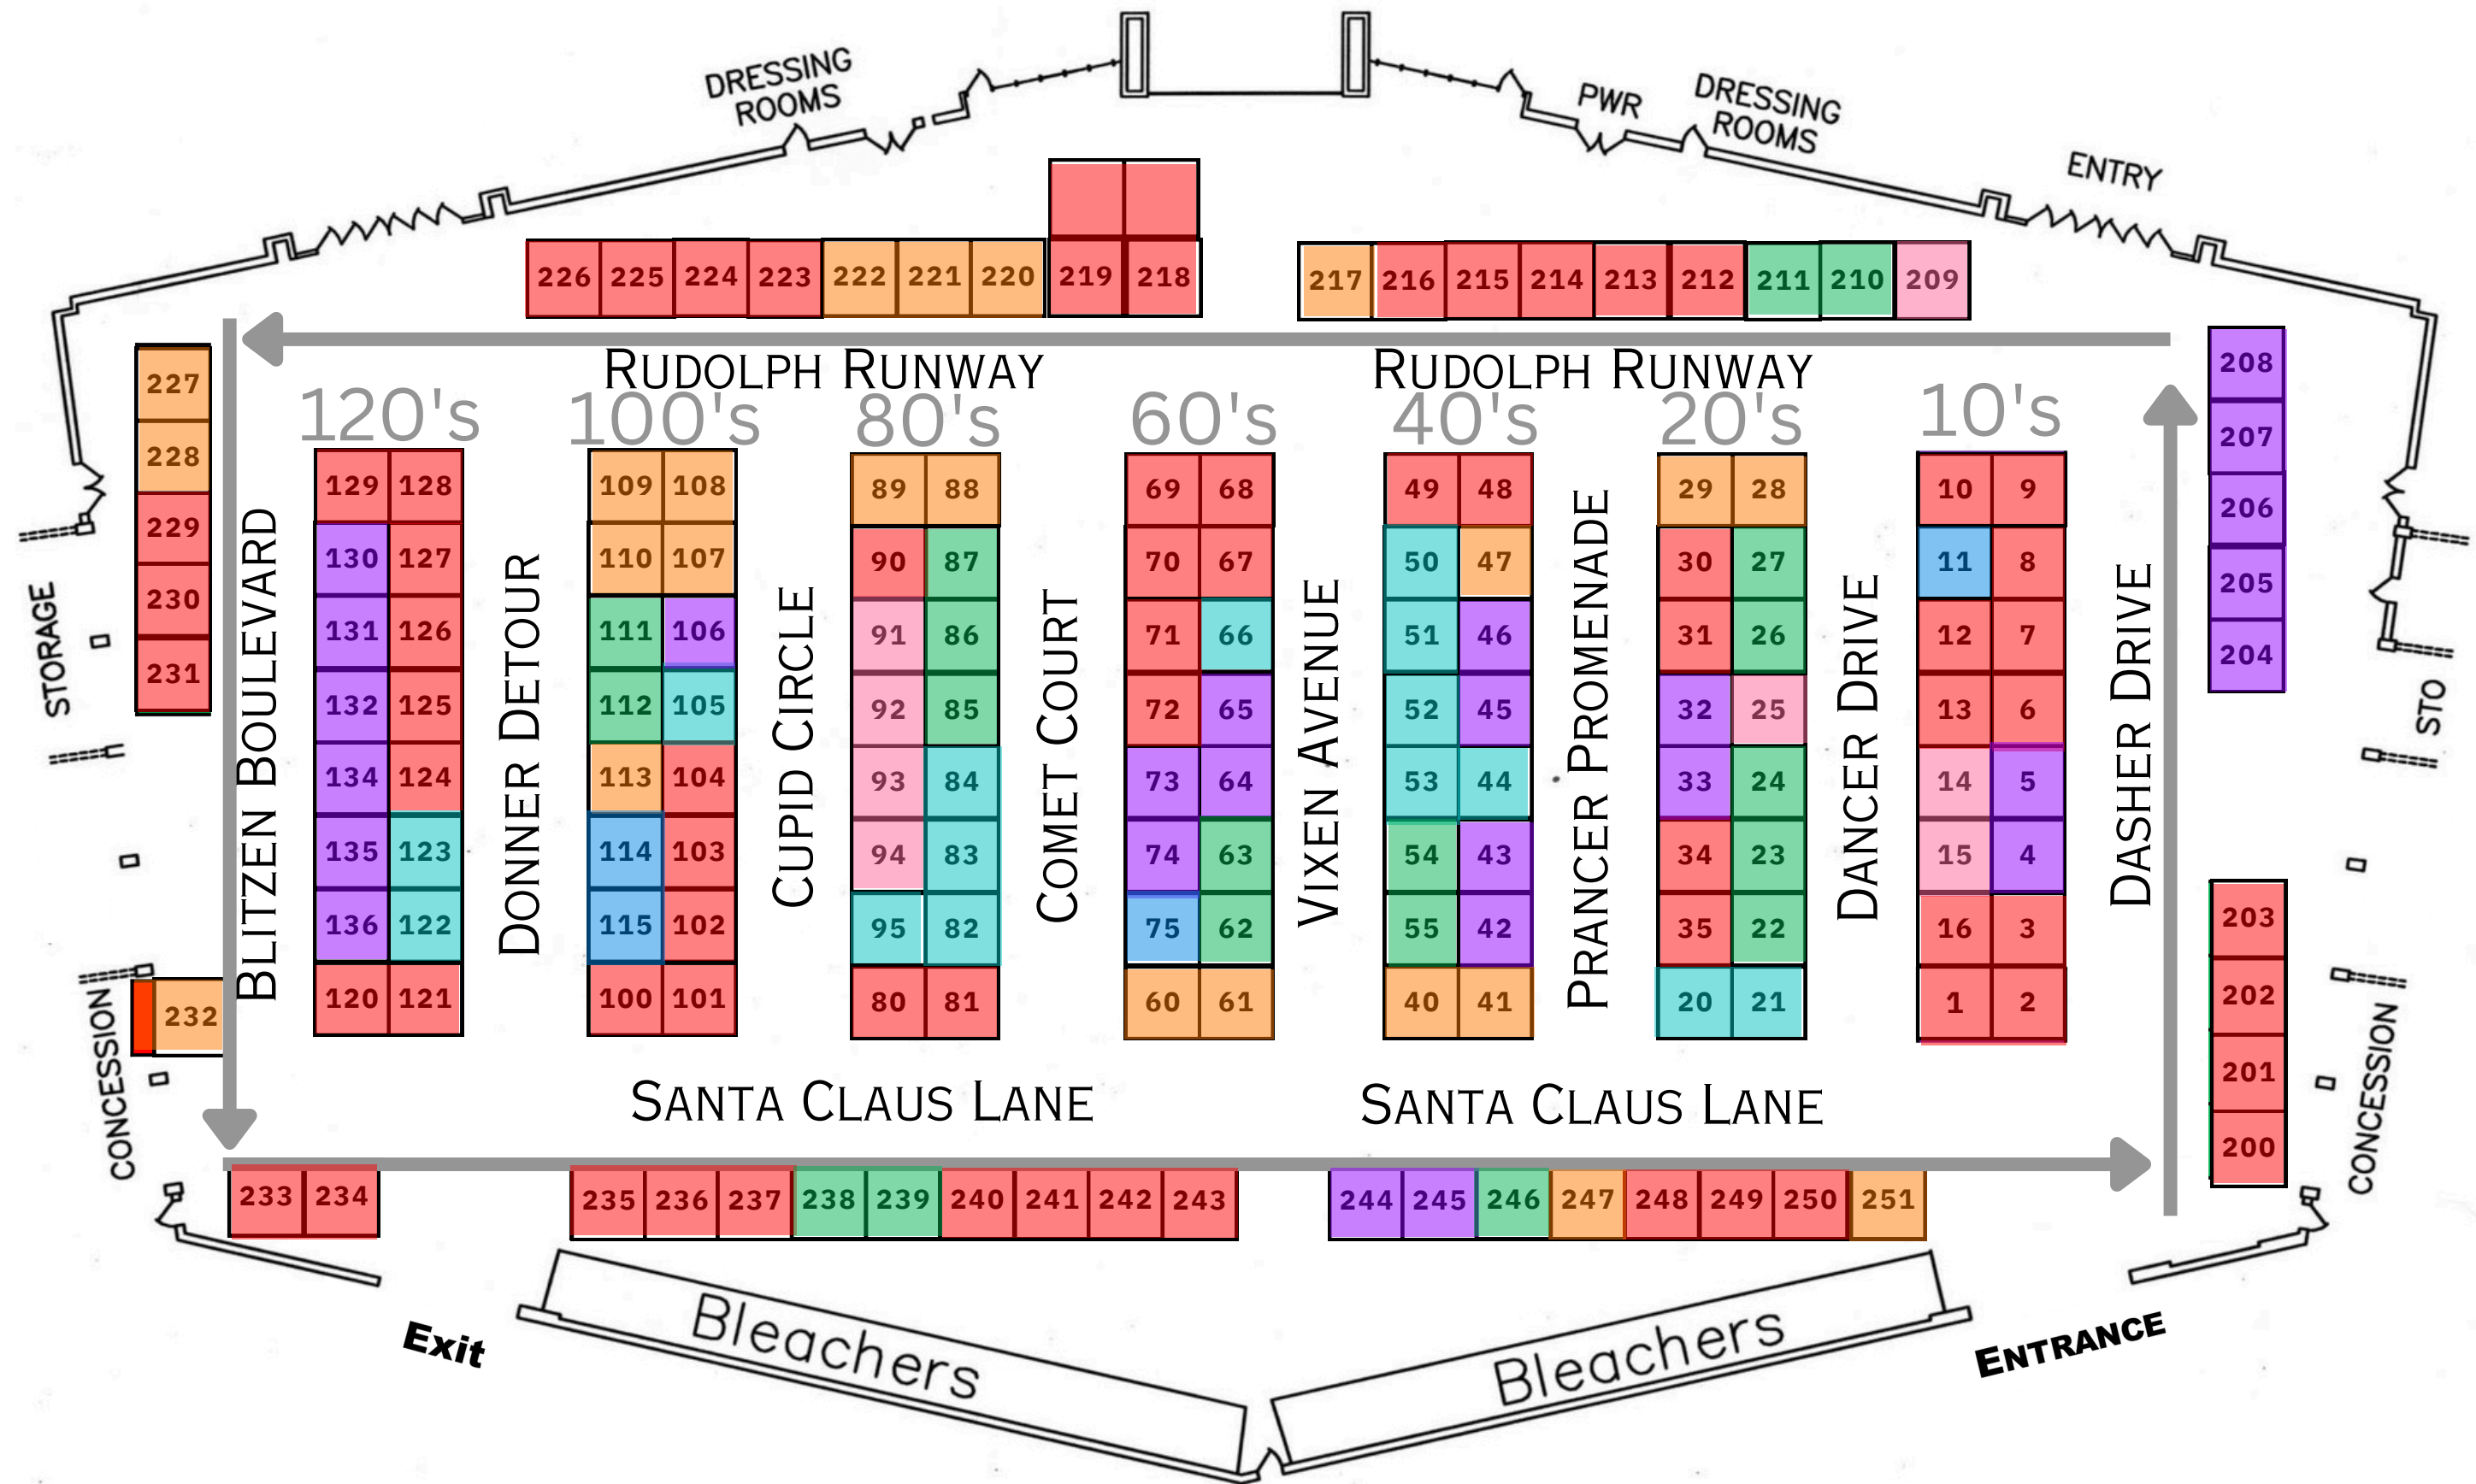

## Merchant Map Placement

Women's Apparel	
August Bleu	EH 240-243, Santa Claus Lane
Brookeside Clothing	EH 67-70, Rudolph Runway
Bucketheads	EH 200-203, Dasher Drive
Cowgirls & City Chics	EH 9, 10, Rudolph Runway
Creative Chaos Boutique	EH 30, 31, Prancer Promenade
Desert Nomad	EH 71, 72, Comet Court
Dorothy Gene's	EH 248-250, Santa Claus Lane
Double J Family DBA Graphic Ink	BH 308, 309, Peppermint Parkway
FarmGirl Frosting	EH 124-127 Donner Detour
Fleurish	EH 223-226, Rudolph Runway
French Kisses	EH 235-237, Santa Claus Lane
Giddy Up Glamour	EH 218+,219+, Rudolph Runway
Girls Gotta Have It	EH 128,129, Rudolph Runway
Hippie Chick	EH 229-231 Blitzen Boulevard
Iris Rain	EH 12, 13, Dancer Drive
Jessalynn Boutique	BH 360, 361, Polar Expressway
Jesses Jewelz	BH 325, 326, Polar Expressway
Jo Jo's Attic	BH 318-320, Hot Chocolate Highway
L & K Custom Bar	BH 350, 351, Polar Expressway
Lovely Me Boutique	EH 100,101 Santa Claus Lane
Lula Blu Boutique	EH 34, 35, Prancer Promenade
McKenna & Morgan	EH 80, 81, Santa Claus Lane
MZ's Stuff and Things	EH 90, Cupid Circle
Oh My Word Boutique	EH 214-216, Rudolph Runway
Orange Blossoms Boutique	BH 362, 363, Christmas Cookie Causeway
Outlaws & Angels Apparel	BH 340, 341, Polar Expressway
River Bleu	EH, 120, 121, Santa Claus Lane
Runningwater Dry Goods	EH 1, 2, 3, 16, Santa Claus Lane
Sheila's Classy to Whimsy	EH 212, 213, Rudolph Runway
Simply Jayne	EH 102-104, Cupid Circle
Small Town Gypsy	BH 330-332, Polar Expressway
Social Fly	EH 233, 234, Santa Claus Lane
Swan & Sparrow	EH 6-8, Dasher Drive
Sweet Harper & Co	BH 313-315, Peppermint Parkway
The Rusty Rose	BH 365, 366, Eggnog Lane
Trendz Boutique	BH 372, 373, Eggnog Lane
Twisted Rayne's	BH 352, 353, Candy Cane Causeway
Two Elves with a Twist	EH 48, 49, Rudolph Runway